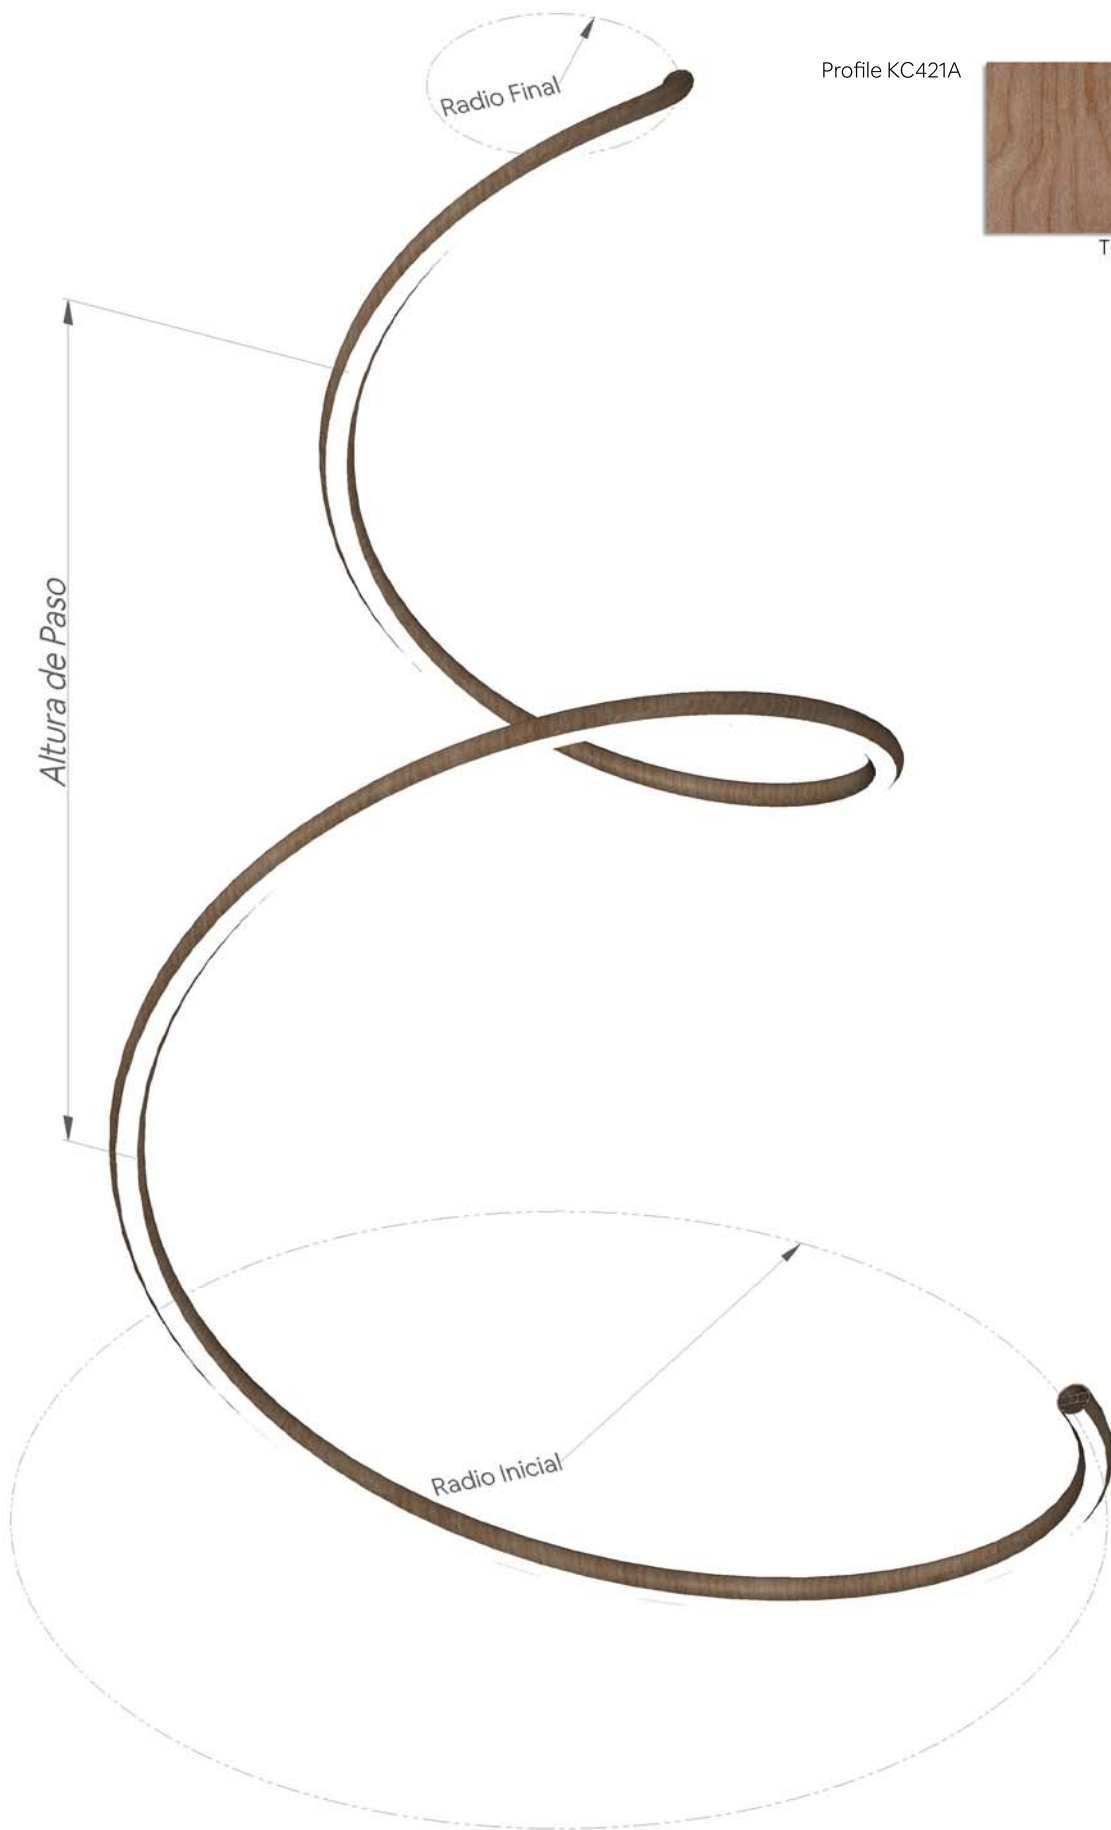

KISSA

Profile KC421A

TINTED BETULA WOOD